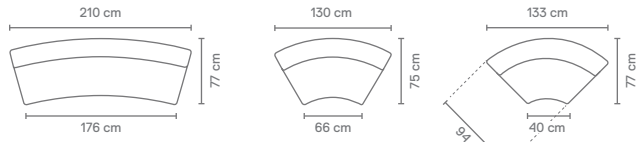

294 cm

Straight 80 cm +
Bench corner 90 +
Straight 200 cm

234 cm

Straight 80 cm +
Bench corner 90
+ Straight 140 cm

174 cm

Straight 80 cm +
Bench corner 90 +
Straight 80 cm

388 cm

Straight 80 cm + Bench corner 90 +
Straight 200 cm + Bench corner 90 +
Straight 80 cm

265 cm

Bench corner 60/130 cm +
Bench corner 60/130 cm +
Bench corner 60/130 cm

230 cm

Bench corner 60/130 cm +
Bench corner 60/130 cm
(2X)

210 cm

Bench corner 30/210 cm
(2X)

VINCENTIA

Bench corner 30/210 cm Bench corner 60/130 cm Bench corner 90

HEIGHT & DEPTH DIMENSIONS

Seat height [B] = 51 cm
 Seat depth [C] = 46 cm
 Leg height [E] = 33 cm
 Overall height [H] = 86 cm
 Overall length [L] = 70 cm

Straight 40 cm Straight 60 cm Straight 80 cm Straight 100 cm Straight 120 cm Straight 140 cm Straight 160 cm Straight 180 cm Straight 200 cm

VINCENTIA

Measurements tolerance $\pm 3\%$