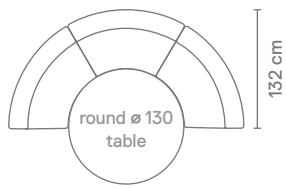

294 cm

Straight 80 cm +
Bench corner 90 +
Straight 200 cm

234 cm

Straight 80 cm +
Bench corner 90
+ Straight 140 cm

174 cm

Straight 80 cm +
Bench corner 90 +
Straight 80 cm

388 cm

Straight 80 cm + Bench corner 90 +
Straight 200 cm + Bench corner 90 +
Straight 80 cm

265 cm

Bench corner 60/130 cm +
Bench corner 60/130 cm +
Bench corner 60/130 cm

230 cm

Bench corner 60/130 cm +
Bench corner 60/130 cm
(2X)

210 cm

Bench corner 30/210 cm
(2X)

VINCENTIA

Bench corner 30/210 cm Bench corner 60/130 cm Bench corner 90

HEIGHT & DEPTH DIMENSIONS

Seat height [B] = 51 cm
 Seat depth [C] = 46 cm
 Leg height [E] = 33 cm
 Overall height [H] = 86 cm
 Overall length [L] = 70 cm

Straight 40 cm Straight 60 cm Straight 80 cm Straight 100 cm Straight 120 cm Straight 140 cm Straight 160 cm Straight 180 cm Straight 200 cm