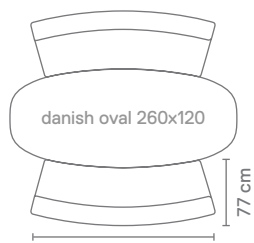

294 cm

Straight 80 cm +
Bench corner 90 +
Straight 200 cm

234 cm

Straight 80 cm +
Bench corner 90
+ Straight 140 cm

174 cm

Straight 80 cm +
Bench corner 90 +
Straight 80 cm

388 cm

Straight 80 cm + Bench corner 90 +
Straight 200 cm + Bench corner 90 +
Straight 80 cm

265 cm

Bench corner 60/130 cm +
Bench corner 60/130 cm +
Bench corner 60/130 cm

230 cm

Bench corner 60/130 cm +
Bench corner 60/130 cm
(2X)

210 cm

Bench corner 30/210 cm
(2X)

VINCENTIA

Bench corner 30/210 cm Bench corner 60/130 cm Bench corner 90

HEIGHT & DEPTH DIMENSIONS

Seat height [B] = 51 cm
 Seat depth [C] = 46 cm
 Leg height [E] = 33 cm
 Overall height [H] = 86 cm
 Overall length [L] = 70 cm

Straight 40 cm Straight 60 cm Straight 80 cm Straight 100 cm Straight 120 cm Straight 140 cm Straight 160 cm Straight 180 cm Straight 200 cm