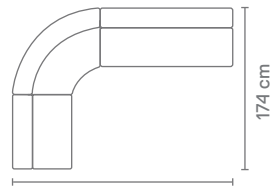

294 cm

Straight 80 cm +
Bench corner 90 +
Straight 200 cm

234 cm

Straight 80 cm +
Bench corner 90
+ Straight 140 cm

174 cm

Straight 80 cm +
Bench corner 90 +
Straight 80 cm

388 cm

Straight 80 cm + Bench corner 90 +
Straight 200 cm + Bench corner 90 +
Straight 80 cm

265 cm

Bench corner 60/130 cm +
Bench corner 60/130 cm +
Bench corner 60/130 cm

230 cm

Bench corner 60/130 cm +
Bench corner 60/130 cm
(2X)

210 cm

Bench corner 30/210 cm
(2X)

VINCENTIA

Bench corner 30/210 cm Bench corner 60/130 cm Bench corner 90

HEIGHT & DEPTH DIMENSIONS

Seat height [B] = 51 cm
 Seat depth [C] = 46 cm
 Leg height [E] = 33 cm
 Overall height [H] = 86 cm
 Overall length [L] = 70 cm

Straight 40 cm Straight 60 cm Straight 80 cm Straight 100 cm Straight 120 cm Straight 140 cm Straight 160 cm Straight 180 cm Straight 200 cm