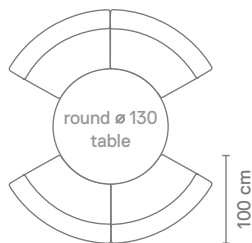

294 cm

Straight 80 cm +
Bench corner 90 +
Straight 200 cm

234 cm

Straight 80 cm +
Bench corner 90
+ Straight 140 cm

174 cm

Straight 80 cm +
Bench corner 90 +
Straight 80 cm

388 cm

Straight 80 cm + Bench corner 90 +
Straight 200 cm + Bench corner 90 +
Straight 80 cm

265 cm

Bench corner 60/130 cm +
Bench corner 60/130 cm +
Bench corner 60/130 cm

230 cm

Bench corner 60/130 cm +
Bench corner 60/130 cm
(2X)

210 cm

Bench corner 30/210 cm
(2X)

VINCENTIA

Bench corner 30/210 cm Bench corner 60/130 cm Bench corner 90

HEIGHT & DEPTH DIMENSIONS

Seat height [B] = 51 cm
 Seat depth [C] = 46 cm
 Leg height [E] = 33 cm
 Overall height [H] = 86 cm
 Overall length [L] = 70 cm

Straight 40 cm Straight 60 cm Straight 80 cm Straight 100 cm Straight 120 cm Straight 140 cm Straight 160 cm Straight 180 cm Straight 200 cm

VINCENTIA

Measurements tolerance $\pm 3\%$