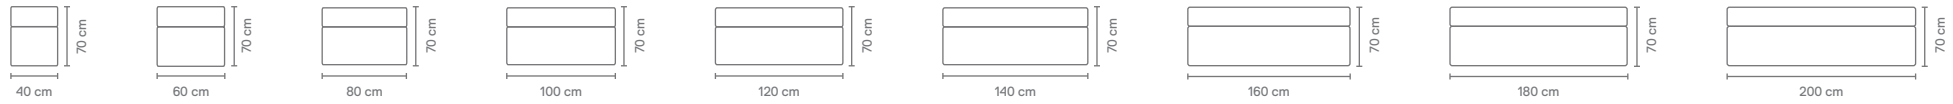

294 cm

Straight 80 cm +
Bench corner 90 +
Straight 200 cm

234 cm

Straight 80 cm +
Bench corner 90
+ Straight 140 cm

174 cm

Straight 80 cm +
Bench corner 90 +
Straight 80 cm

388 cm

Straight 80 cm + Bench corner 90 +
Straight 200 cm + Bench corner 90 +
Straight 80 cm

265 cm

Bench corner 60/130 cm +
Bench corner 60/130 cm +
Bench corner 60/130 cm

230 cm

Bench corner 60/130 cm +
Bench corner 60/130 cm
(2X)

210 cm

Bench corner 30/210 cm
(2X)

VINCENTIA

Bench corner 30/210 cm Bench corner 60/130 cm Bench corner 90

HEIGHT & DEPTH DIMENSIONS

Seat height [B] = 51 cm
 Seat depth [C] = 46 cm
 Leg height [E] = 33 cm
 Overall height [H] = 86 cm
 Overall length [L] = 70 cm

Straight 40 cm Straight 60 cm Straight 80 cm Straight 100 cm Straight 120 cm Straight 140 cm Straight 160 cm Straight 180 cm Straight 200 cm