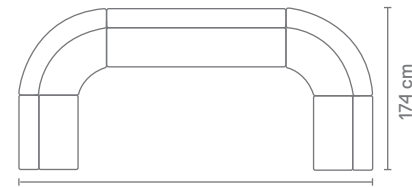

294 cm

Straight 80 cm +
Bench corner 90 +
Straight 200 cm

234 cm

Straight 80 cm +
Bench corner 90
+ Straight 140 cm

174 cm

Straight 80 cm +
Bench corner 90 +
Straight 80 cm

388 cm

Straight 80 cm + Bench corner 90 +
Straight 200 cm + Bench corner 90 +
Straight 80 cm

265 cm

Bench corner 60/130 cm +
Bench corner 60/130 cm +
Bench corner 60/130 cm

230 cm

Bench corner 60/130 cm +
Bench corner 60/130 cm
(2X)

210 cm

Bench corner 30/210 cm
(2X)

VINCENTIA

Bench corner 30/210 cm Bench corner 60/130 cm Bench corner 90

HEIGHT & DEPTH DIMENSIONS

Seat height [B] = 51 cm
 Seat depth [C] = 46 cm
 Leg height [E] = 33 cm
 Overall height [H] = 86 cm
 Overall length [L] = 70 cm

Straight 40 cm Straight 60 cm Straight 80 cm Straight 100 cm Straight 120 cm Straight 140 cm Straight 160 cm Straight 180 cm Straight 200 cm