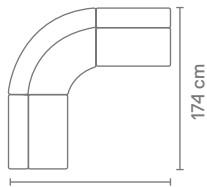

294 cm

Straight 80 cm +
Bench corner 90 +
Straight 200 cm

234 cm

Straight 80 cm +
Bench corner 90
+ Straight 140 cm

174 cm

Straight 80 cm +
Bench corner 90 +
Straight 80 cm

388 cm

Straight 80 cm + Bench corner 90 +
Straight 200 cm + Bench corner 90 +
Straight 80 cm

265 cm

Bench corner 60/130 cm +
Bench corner 60/130 cm +
Bench corner 60/130 cm

230 cm

Bench corner 60/130 cm +
Bench corner 60/130 cm
(2X)

210 cm

Bench corner 30/210 cm
(2X)

VINCENTIA

Bench corner 30/210 cm Bench corner 60/130 cm Bench corner 90

HEIGHT & DEPTH DIMENSIONS

Seat height [B] = 51 cm
 Seat depth [C] = 46 cm
 Leg height [E] = 33 cm
 Overall height [H] = 86 cm
 Overall length [L] = 70 cm

Straight 40 cm Straight 60 cm Straight 80 cm Straight 100 cm Straight 120 cm Straight 140 cm Straight 160 cm Straight 180 cm Straight 200 cm