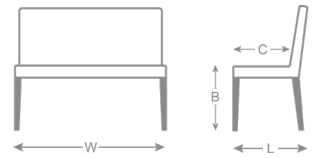

294 cm

Straight 80 cm +
Bench corner 90 +
Straight 200 cm

234 cm

Straight 80 cm +
Bench corner 90
+ Straight 140 cm

174 cm

Straight 80 cm +
Bench corner 90 +
Straight 80 cm

388 cm

Straight 80 cm + Bench corner 90 +
Straight 200 cm + Bench corner 90 +
Straight 80 cm

265 cm

Bench corner 60/130 cm +
Bench corner 60/130 cm +
Bench corner 60/130 cm

230 cm

Bench corner 60/130 cm +
Bench corner 60/130 cm
(2X)

210 cm

Bench corner 30/210 cm
(2X)

VINCENTIA

Bench corner 30/210 cm Bench corner 60/130 cm Bench corner 90

HEIGHT & DEPTH DIMENSIONS

Seat height [B] = 51 cm
 Seat depth [C] = 46 cm
 Leg height [E] = 33 cm
 Overall height [H] = 86 cm
 Overall length [L] = 70 cm

Straight 40 cm Straight 60 cm Straight 80 cm Straight 100 cm Straight 120 cm Straight 140 cm Straight 160 cm Straight 180 cm Straight 200 cm